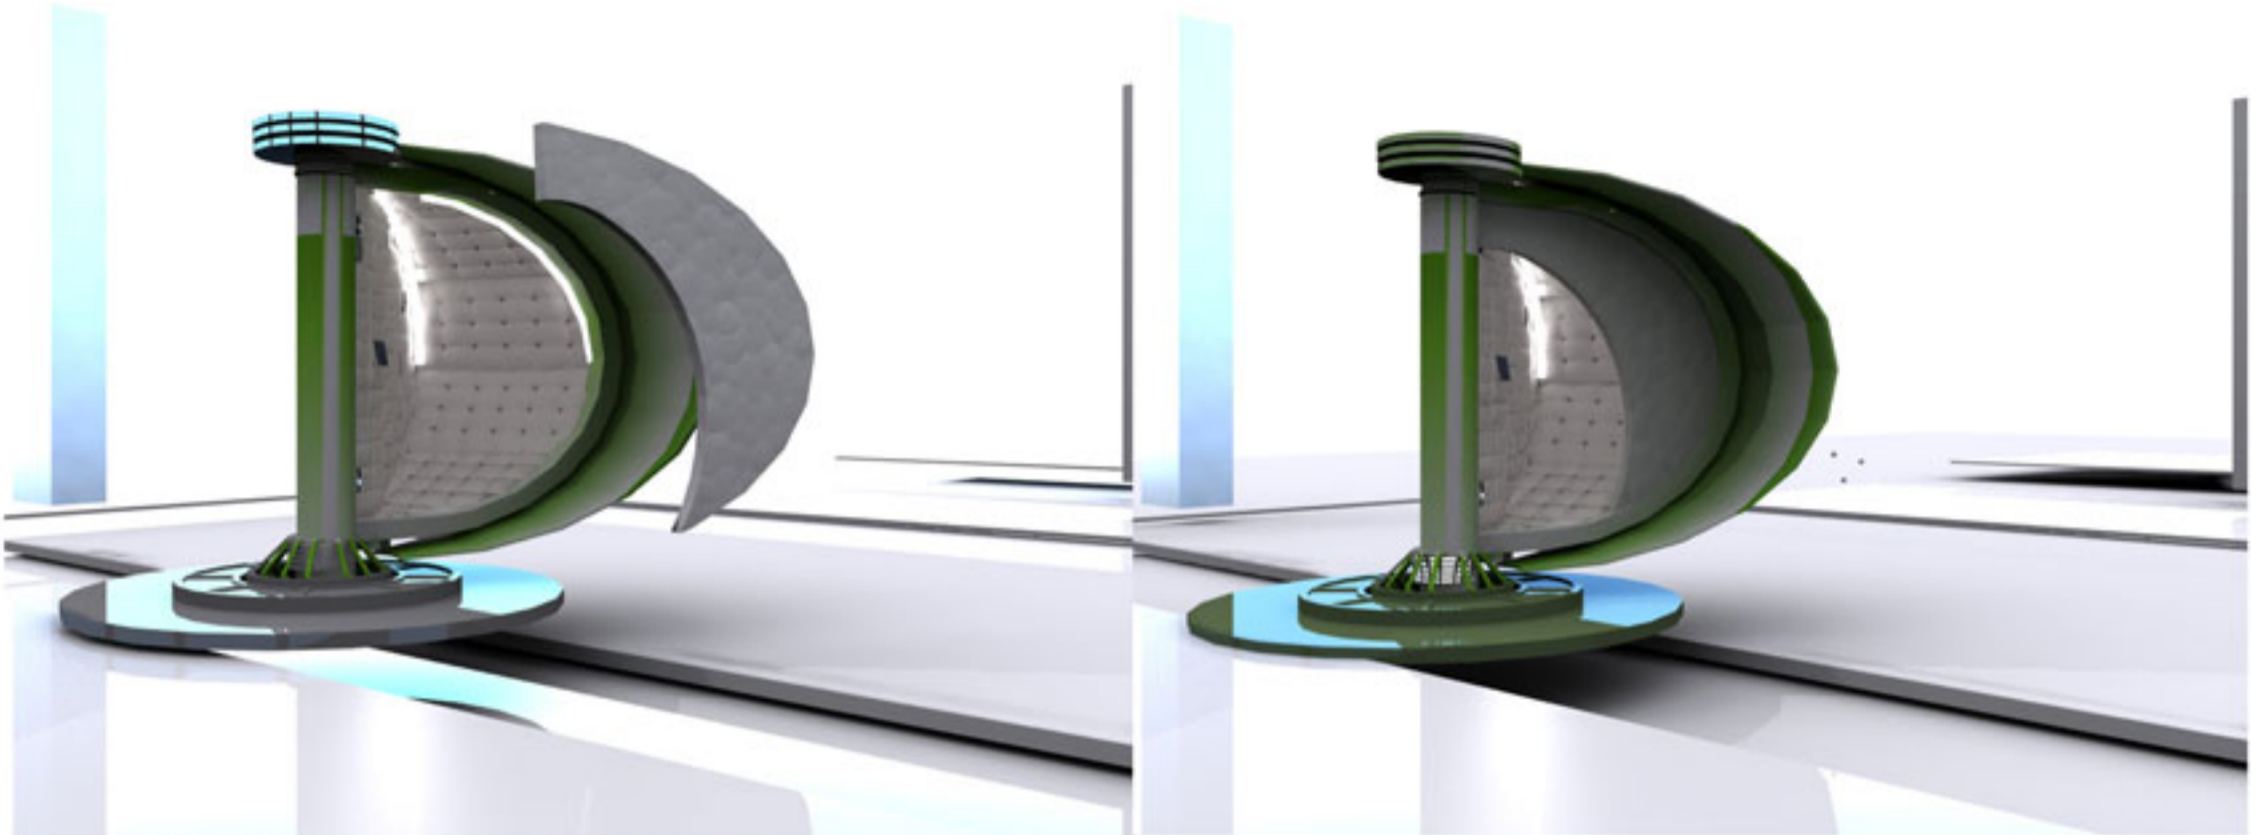

Smartcapsule- Relaxion
FH Mainz Wintersemester
2008/2009
Analyse (Pros + Cons +
Deriving the fields of action)

Scott Chen and Junzhi Zhao