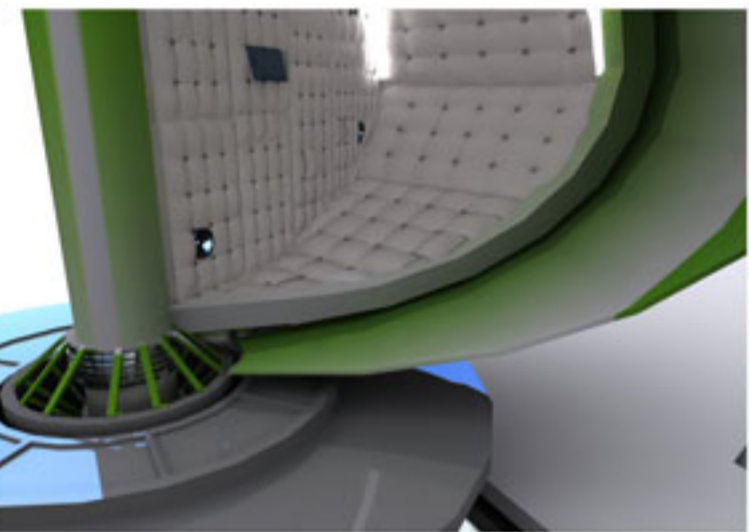

Smartcapsule- Relaxion
FH Mainz Wintersemester
2008/2009
Analyse (Pros + Cons +
Deriving the fields of action)

Scott Chen and Junzhi Zhao