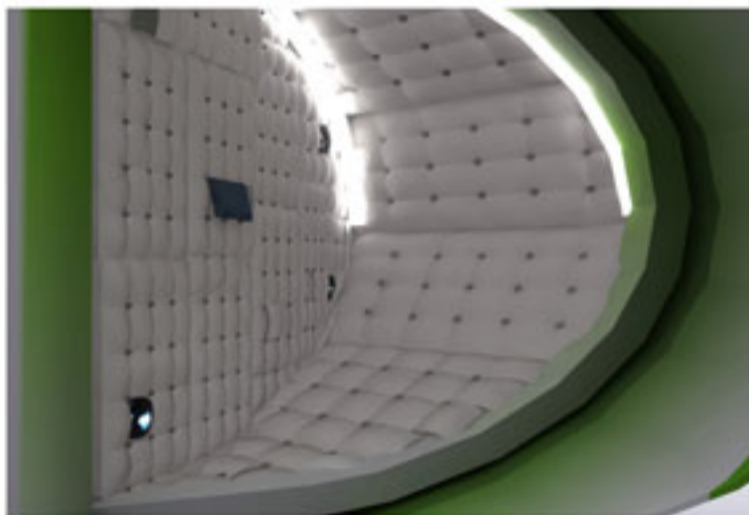

Smartcapsule- Relaxion
FH Mainz Wintersemester
2008/2009
Analyse (Pros + Cons +
Deriving the fields of action)

Scott Chen and Junzhi Zhao