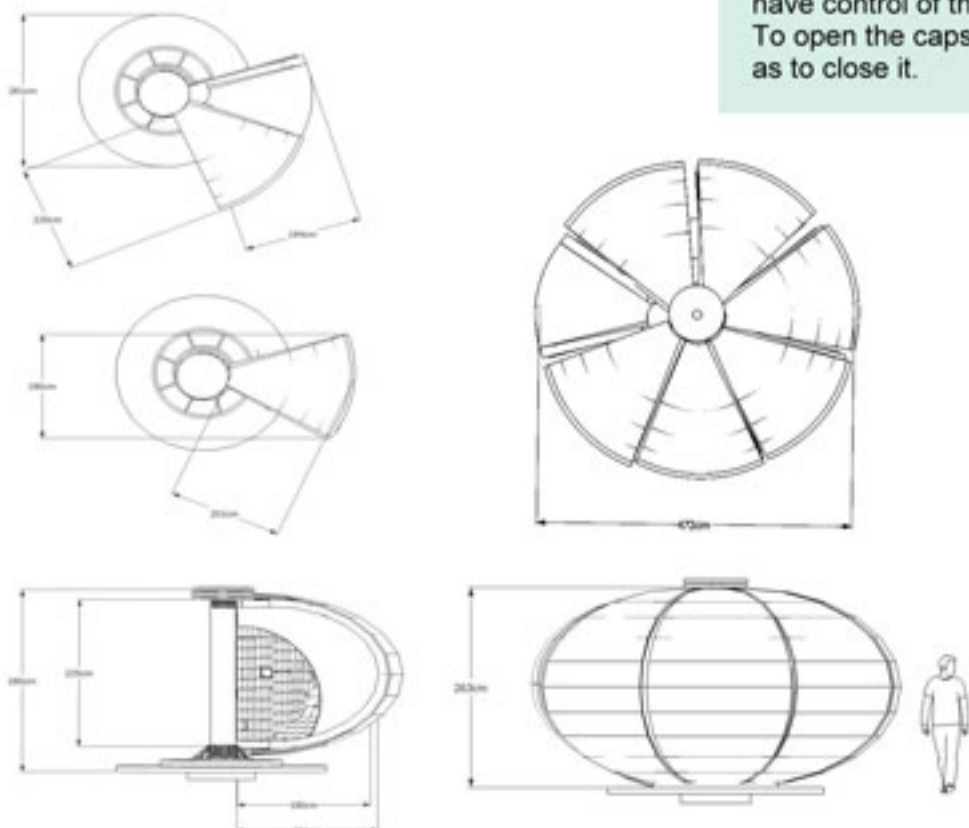

Sketches

The sketches of this capsule looks like an spaceship. This drawing below is the most original work /idea of the capsule. Different ways of opening the capsule and at the end the sliding idea is most effective. As you can see more detail in the plans and elevations.