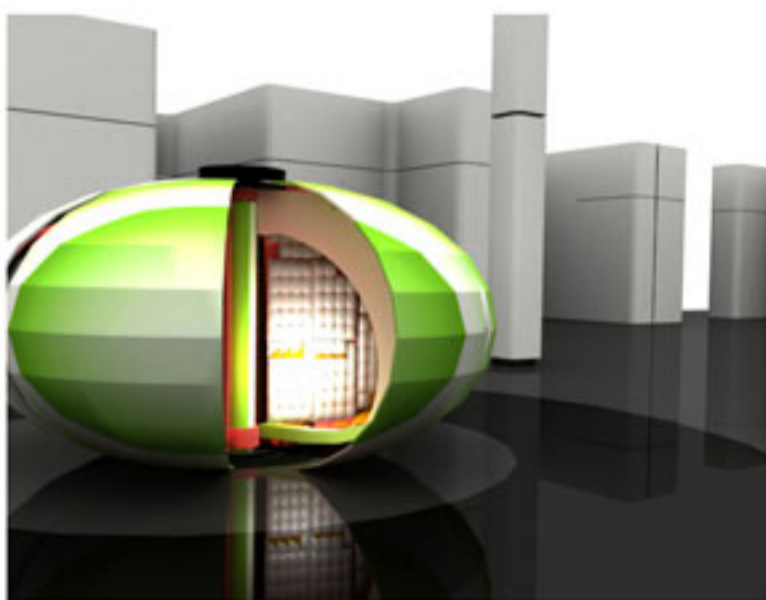

The Capsule and it's surrounding

The capsule ideally is the best to be place in places like the shopping mall where lots of crowd people. Another ideal place to the capsule maybe the airport, after a long journey of travelling one of the thing you want to do is get off the plane and have a nice sleep. In a situation like where you have to transere your flight from destination to destination sometimes it is for a long wait. Instead of waiting around the airport it maybe essential to go somewhere and have a short sleep therefore in this case having a capsule is a very good idea.

The Capsule

The capsule itself consist of six small capsules, each part has facilities of music, lighting, air condition and screen control. The interior of the capsule is all made out of soft material which will provide comforts and relaxsation. The remote control screen inside the capsule makes control of the door opening and closing of the capsule.

To open the capsuel simply just press the red bottome and the outer skin will rotate around the part and an door appears right infront of you. It also has an emergency bottom which you may push to open then the skin will naturally fell off. Therefore safty is well consider in the design.

Moment of stress

In places like the office and working places sometimes it can be very stressful, therefore we can use this capsule to make our working life more relax and enjoyable.

Have a good sleep!!